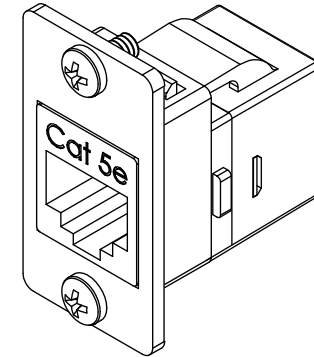

CAT 5e KEYSTONE COUPLER  
SMP P/N: M007-8800-824-Z

FLANGE MOUNTED BEZEL  
SMP P/N: HW-BZ-KS-35.6-19.1

2x 4-40 UNC-2AX.25" Long  
SMP P/N: HW-SP-U4-40-25

\* NOTE: KIT IS SUPPLIED UNASSEMBLED  
KIT INCLUDES:  
1 - COUPLER  
2 - FLANGE MOUNTED BEZEL  
3 - MOUNTING SCREWS (2)

ISOMETRIC VIEW  
FULLY ASSEMBLED KIT

RECOMMENDED  
PANEL CUTOUT

**HOW TO ORDER:**

**C 2 0 8 3 8 9 - Z**

**MATERIAL**

FLANGE MOUNTED BEZEL: Zinc Alloy, Nickel Plated  
RoHS Compliant

**RoHS  
COMPLIANT**

Rev	Drawn	Checked	Approved	Date
0 Issued	B.S.	S.M.	S.M.	03/15/18

**SMP TECHNOLOGY, INC.**

RJ45 Panel Mounted Coupler Kit, Shielded Coupler,  
Bezel and Screws

SCALE N/A

TOL. DEC. .X +/- 0.2 .XX +/- 0.15 .XXX +/- 0.10 ANGLE +/- UNIT: mm

**P/N: C208389-Z**