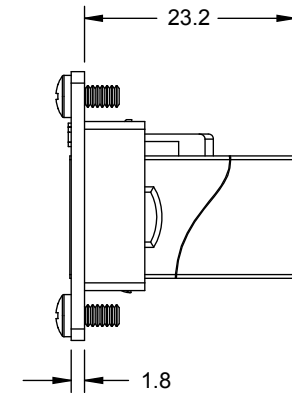

CAT 5e KEYSTONE COUPLER  
SMP P/N: M007-8800-824-Z

FLANGE MOUNTED BEZEL  
SMP P/N: HW-BZ-KS-35.6-19.1

2x 4-40 UNC-2AX.25" Long  
SMP P/N: HW-SP-U4-40-25

\* NOTE: KIT IS SUPPLIED UNASSEMBLED  
KIT INCLUDES:  
1 - COUPLER  
2 - FLANGE MOUNTED BEZEL  
3 - MOUNTING SCREWS (2)

ISOMETRIC VIEW  
FULLY ASSEMBLED KIT

RECOMMENDED  
PANEL CUTOUT

**HOW TO ORDER:**

**C 2 0 8 3 8 9 - Z**

**MATERIAL**

FLANGE MOUNTED BEZEL: Zinc Alloy, Nickel Plated  
RoHS Compliant

**RoHS  
COMPLIANT**

Rev	Drawn	Checked	Approved	Date
0 Issued	B.S.	S.M.	S.M.	03/15/18

**SMP TECHNOLOGY, INC.**

RJ45 Panel Mounted Coupler Kit, Shielded Coupler,  
Bezel and Screws

SCALE N/A

TOL. DEC. .X +/- 0.2 .XX +/- 0.15 .XXX +/- 0.10 ANGLE +/- UNIT: mm

**P/N: C208389-Z**