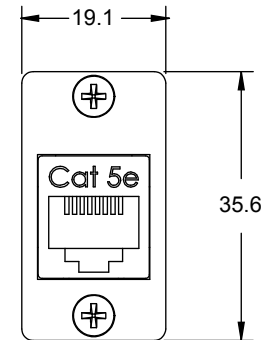

CAT 5e KEYSTONE COUPLER  
SMP P/N: M007-8800-824-Z

FLANGE MOUNTED BEZEL  
SMP P/N: HW-BZ-KS-35.6-19.1

2x 4-40 UNC-2AX.25" Long  
SMP P/N: HW-SP-U4-40-25

\* NOTE: KIT IS SUPPLIED UNASSEMBLED  
KIT INCLUDES:  
1 - COUPLER  
2 - FLANGE MOUNTED BEZEL  
3 - MOUNTING SCREWS (2)

ISOMETRIC VIEW  
FULLY ASSEMBLED KIT

RECOMMENDED  
PANEL CUTOUT

**HOW TO ORDER:**

**C 2 0 8 3 8 9 - Z**

**MATERIAL**

FLANGE MOUNTED BEZEL: Zinc Alloy, Nickel Plated  
RoHS Compliant

**RoHS  
COMPLIANT**

Rev	Drawn	Checked	Approved	Date
0 Issued	B.S.	S.M.	S.M.	03/15/18

**SMP TECHNOLOGY, INC.**

RJ45 Panel Mounted Coupler Kit, Shielded Coupler,  
Bezel and Screws

SCALE N/A

TOL. DEC. .X +/- 0.2 .XX +/- 0.15 .XXX +/- 0.10 ANGLE +/- UNIT: mm

**P/N: C208389-Z**