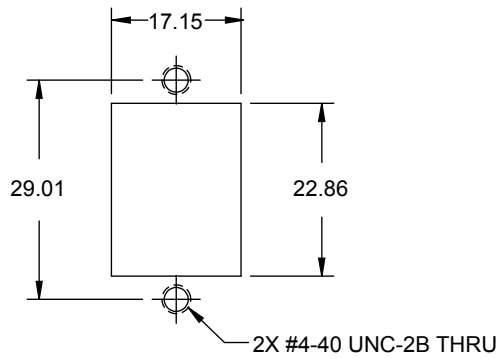

CAT 5e KEYSTONE COUPLER  
SMP P/N: M007-8800-824-Z

FLANGE MOUNTED BEZEL  
SMP P/N: HW-BZ-KS-35.6-19.1

2x 4-40 UNC-2AX.25" Long  
SMP P/N: HW-SP-U4-40-25

\* NOTE: KIT IS SUPPLIED UNASSEMBLED  
KIT INCLUDES:  
1 - COUPLER  
2 - FLANGE MOUNTED BEZEL  
3 - MOUNTING SCREWS (2)

ISOMETRIC VIEW  
FULLY ASSEMBLED KIT

RECOMMENDED  
PANEL CUTOUT

**HOW TO ORDER:**

**C 2 0 8 3 8 9 - Z**

**MATERIAL**

FLANGE MOUNTED BEZEL: Zinc Alloy, Nickel Plated  
RoHS Compliant

**RoHS  
COMPLIANT**

Rev	Drawn	Checked	Approved	Date
0 Issued	B.S.	S.M.	S.M.	03/15/18

**SMP TECHNOLOGY, INC.**

RJ45 Panel Mounted Coupler Kit, Shielded Coupler,  
Bezel and Screws

SCALE N/A

TOL. DEC. .X +/- 0.2 .XX +/- 0.15 .XXX +/- 0.10 ANGLE +/- UNIT: mm

**P/N: C208389-Z**